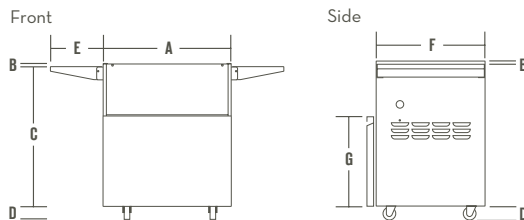

Models DOBB3003, DOBB4203 And DOPB3003