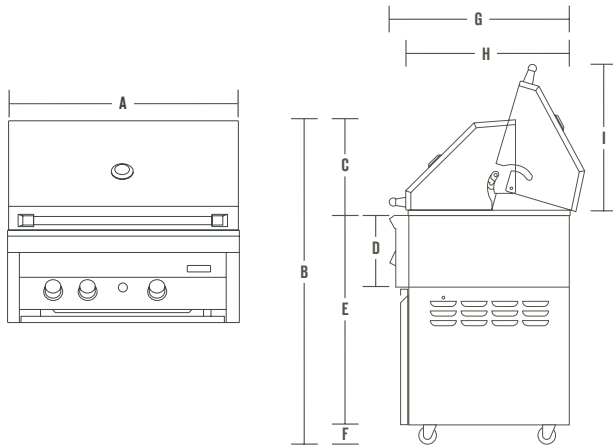

Dynasty™ Freestanding Grill Dimensions – in. (cm)