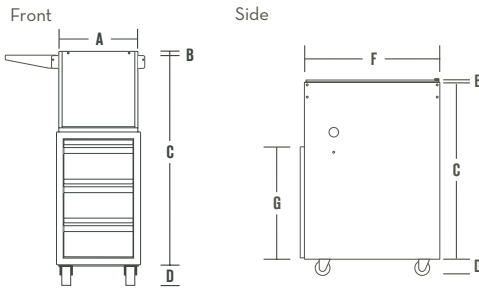

Dynasty™ Base/Pedestal Dimensions – in. (cm)

Model DOBB1803