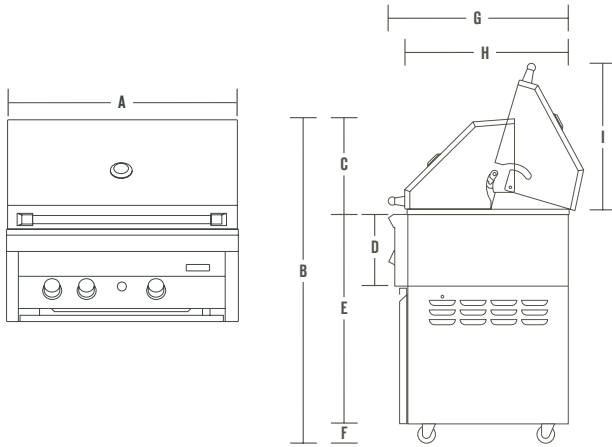

Dynasty™ Freestanding Grill Dimensions – in. (cm)