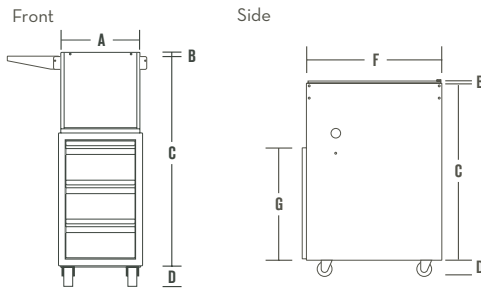

DRAWERS***

Models	E	F
DOSD13O6	12 1/4 (31.1)	19 1/4 (48.9)
DOSD13O7	12 1/4 (31.1)	19 1/4 (48.9)
DOTS00O3	15 (38.1)	25 1/2 (64.8)
DOWD30O2	28 1/4 (71.8)	9 3/4 (24.8)

***Dynasty™ drawers require a minimum cutout depth of 21" (53 cm).

BAR-TENDER™ BEVERAGE CENTERS

Models	A=B	C	D
DOBT13O2	12 (30.5)	24 1/2 (62.2)	11 1/4 (28.6)
DOBT18O2	17 1/8 (43.5)	24 1/4 (61.6)	11 1/4 (28.6)
DOBT30O2	28 1/4 (71.8)	24 1/4 (61.6)	11 1/4 (28.6)

Note: All Dynasty™ outdoor grills are ETL-approved for residential installation. Consult the installation instructions that accompany each product for complete dimensions. Jade Products Company reserves the right to change specifications without notice.

Dynasty™ Freestanding Grill Dimensions – in. (cm)

Models	A	B	C	D	E	F	G	H	I
DOBQ30	30 (76.2)	50 7/8 (129.2)	15 (38.1)	11 1/4 (28.6)	32 7/8 (83.5)	3 (7.6)	28 1/4 (71.8)	25 1/2 (64.8)	22 5/8 (57.5)
DOBQ42	42 (106.7)	50 7/8 (129.2)	15 (38.1)	11 1/4 (28.6)	32 7/8 (83.5)	3 (7.6)	28 1/4 (71.8)	25 1/2 (64.8)	22 5/8 (57.5)

Dynasty™ Base/Pedestal Dimensions – in. (cm)

Model DOBB1803

Models	A	B	C	D	E	F	G
DOAC1203	21 5/8 (54.9)		32 7/8 (83.5)	3 (7.6)		25 (63.5)	
DOBB1803	18 (45.7)	3/4 (1.9)	32 7/8 (83.5)	3 (7.6)	12 1/8 (30.8)	25 1/8 (63.8)	20 3/4 (52.1)
DOBB3003	30 (76.2)	3/4 (1.9)	32 7/8 (83.5)	3 (7.6)	12 1/8 (30.8)	25 1/8 (63.8)	21 1/4 (54.0)
DOBB4203	42 (106.7)	3/4 (1.9)	32 7/8 (83.5)	3 (7.6)	12 1/8 (30.8)	25 1/8 (63.8)	21 1/4 (54.0)
DOPB3003	30 (76.2)	3/4 (1.9)	32 7/8 (83.5)	3 (7.6)	12 1/8 (30.8)	25 1/8 (63.8)	21 1/4 (54.0)