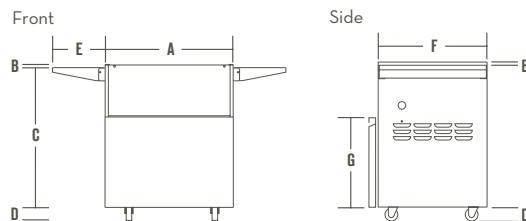

Models DOBB3003, DOBB4203 And DOPB3003