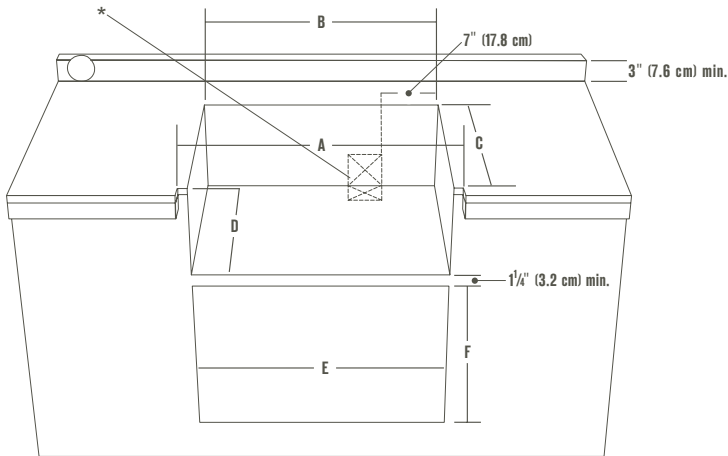

42" & 30"

Dynasty™ Freestanding Gourmet Grill Specifications

SIZES	42"	30"
MODELS	DOBQ4200/4201	DOBQ3000/3001
Total Main Burner BTUs	75,000	50,000
25,000-BTU Dynachrome™ Main Burners	3	2
Infrared Rotisserie Burner BTUs	16,000	14,000
Rotisserie Motor Capacity – lbs.	80	80
Cordless 1.5V Electronic Ignition	•	•
Natural Gas/LP Models Available	•	•
Gas Conversion Kit Available	•	•
CONSTRUCTION		
Welded, Lined Hood	•	•
Stainless Steel Grates	4	3
Built-In Flush-Mount Thermometer	•	•
Warming Shelf	•	•
Variable-Location High-Capacity Drop-In Smoker Tray	•	•
DIMENSIONS		
Overall Height – in. (cm)	26 ¼ (66.7)	26 ¼ (66.7)
Width – in. (cm)	42 (106.7)	30 (76.2)
Depth Including Handle – in. (cm)	28 ¼ (71.8)	28 ¼ (71.8)

42" & 30"

Dynasty™ Base/Pedestal Specifications

SIZES	42"	30"	
MODELS	DOB4203	DOB3003	DOP3003
Style	Base	Base	Pedestal
Storage Doors	2	2	
Small Storage Drawer	•		
Large Storage Drawer	•		
Commercial Casters/Locking	2/2	2/2	2/2
Drop-Down Side Shelves	2	2	2
LP Tank Tray	•	•	
DIMENSIONS			
Height – in. (cm)	36 ⅝ (93.0)	36 ⅝ (93.0)	36 ⅝ (93.0)
Width – in. (cm)	42 (106.7)	30 (76.2)	30 (76.2)
Depth – in. (cm)	25 ⅞ (63.8)	25 ⅞ (63.8)	25 ⅞ (63.8)

Dynasty™ Cutout Dimensions For Built-In Installation – in. (cm)

*Requires a 4" x 4" (10.2 cm x 10.2 cm) minimum rear or bottom cutout for gas line connection as indicated by the shaded area.

GOURMET GRILLS (IN NONCOMBUSTIBLE CABINERY)

Dynasty™ Base/Pedestal Dimensions – in. (cm)

Model DOBB1803

Models	A	B	C	D	E	F	G
DOAC1203	21 5/8 (54.9)		32 7/8 (83.5)	3 (7.6)		25 (63.5)	
DOBB1803	18 (45.7)	3/4 (1.9)	32 7/8 (83.5)	3 (7.6)	12 1/8 (30.8)	25 1/8 (63.8)	20 3/4 (52.1)
DOBB3003	30 (76.2)	3/4 (1.9)	32 7/8 (83.5)	3 (7.6)	12 1/8 (30.8)	25 1/8 (63.8)	21 1/4 (54.0)
DOBB4203	42 (106.7)	3/4 (1.9)	32 7/8 (83.5)	3 (7.6)	12 1/8 (30.8)	25 1/8 (63.8)	21 1/4 (54.0)
DOPB3003	30 (76.2)	3/4 (1.9)	32 7/8 (83.5)	3 (7.6)	12 1/8 (30.8)	25 1/8 (63.8)	21 1/4 (54.0)